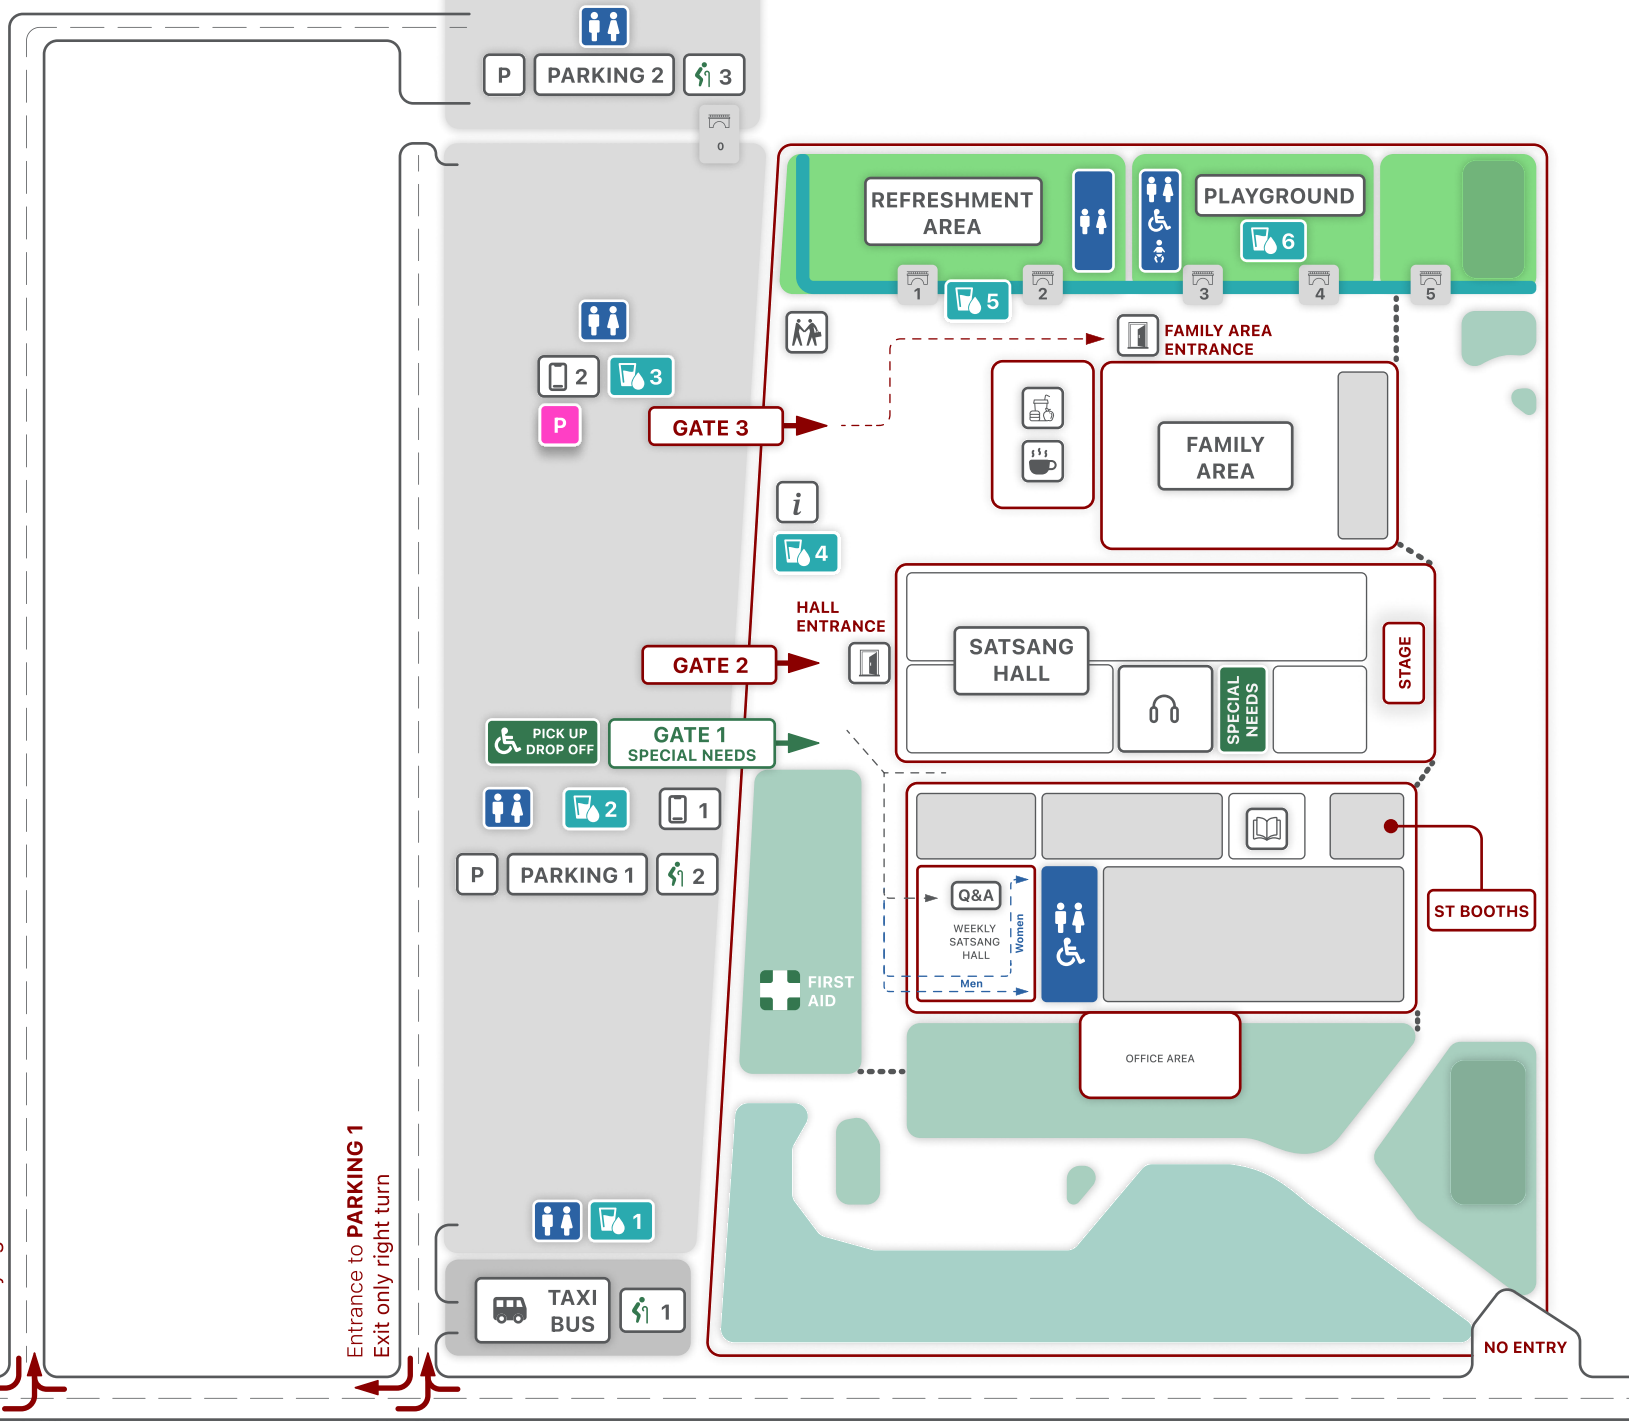

SCIENCE OF THE SOUL ITALY SATSANG CENTRE MAP

KEY

Utilities	
Car parking	Family Area Parking
Bus parking	
Bridge	
Deposit tent	
Information point	
Women toilets	
Men toilets	
Baby toilets	
Special needs toilets	

Special Needs	
Pick up point	
Special Needs - Wheel chair users	
First aid	

Food & Drinks	
Pre packed lunch	
Tea service 06:30 - 08:30	
Water	

Satsang	
Hall entrances	
Simultaneous translation	
Q&A Selection area	
Book stall	
Meeting point	

This map is not in scale.

Entrance to **PARKING 2**
Exit only right turn

Entrance to **PARKING 1**
Exit only right turn

ENTRY 3

ENTRY 2

NO ENTRY

Reggio Emilia
Modena
Bologna

STRADA PROVINCIALE 63R

Mantova
Verona ✈
Vicenza ✈
Venezia ✈

Parma ✈ Bergamo ✈
Cremona ✈ Milano ✈
Brescia